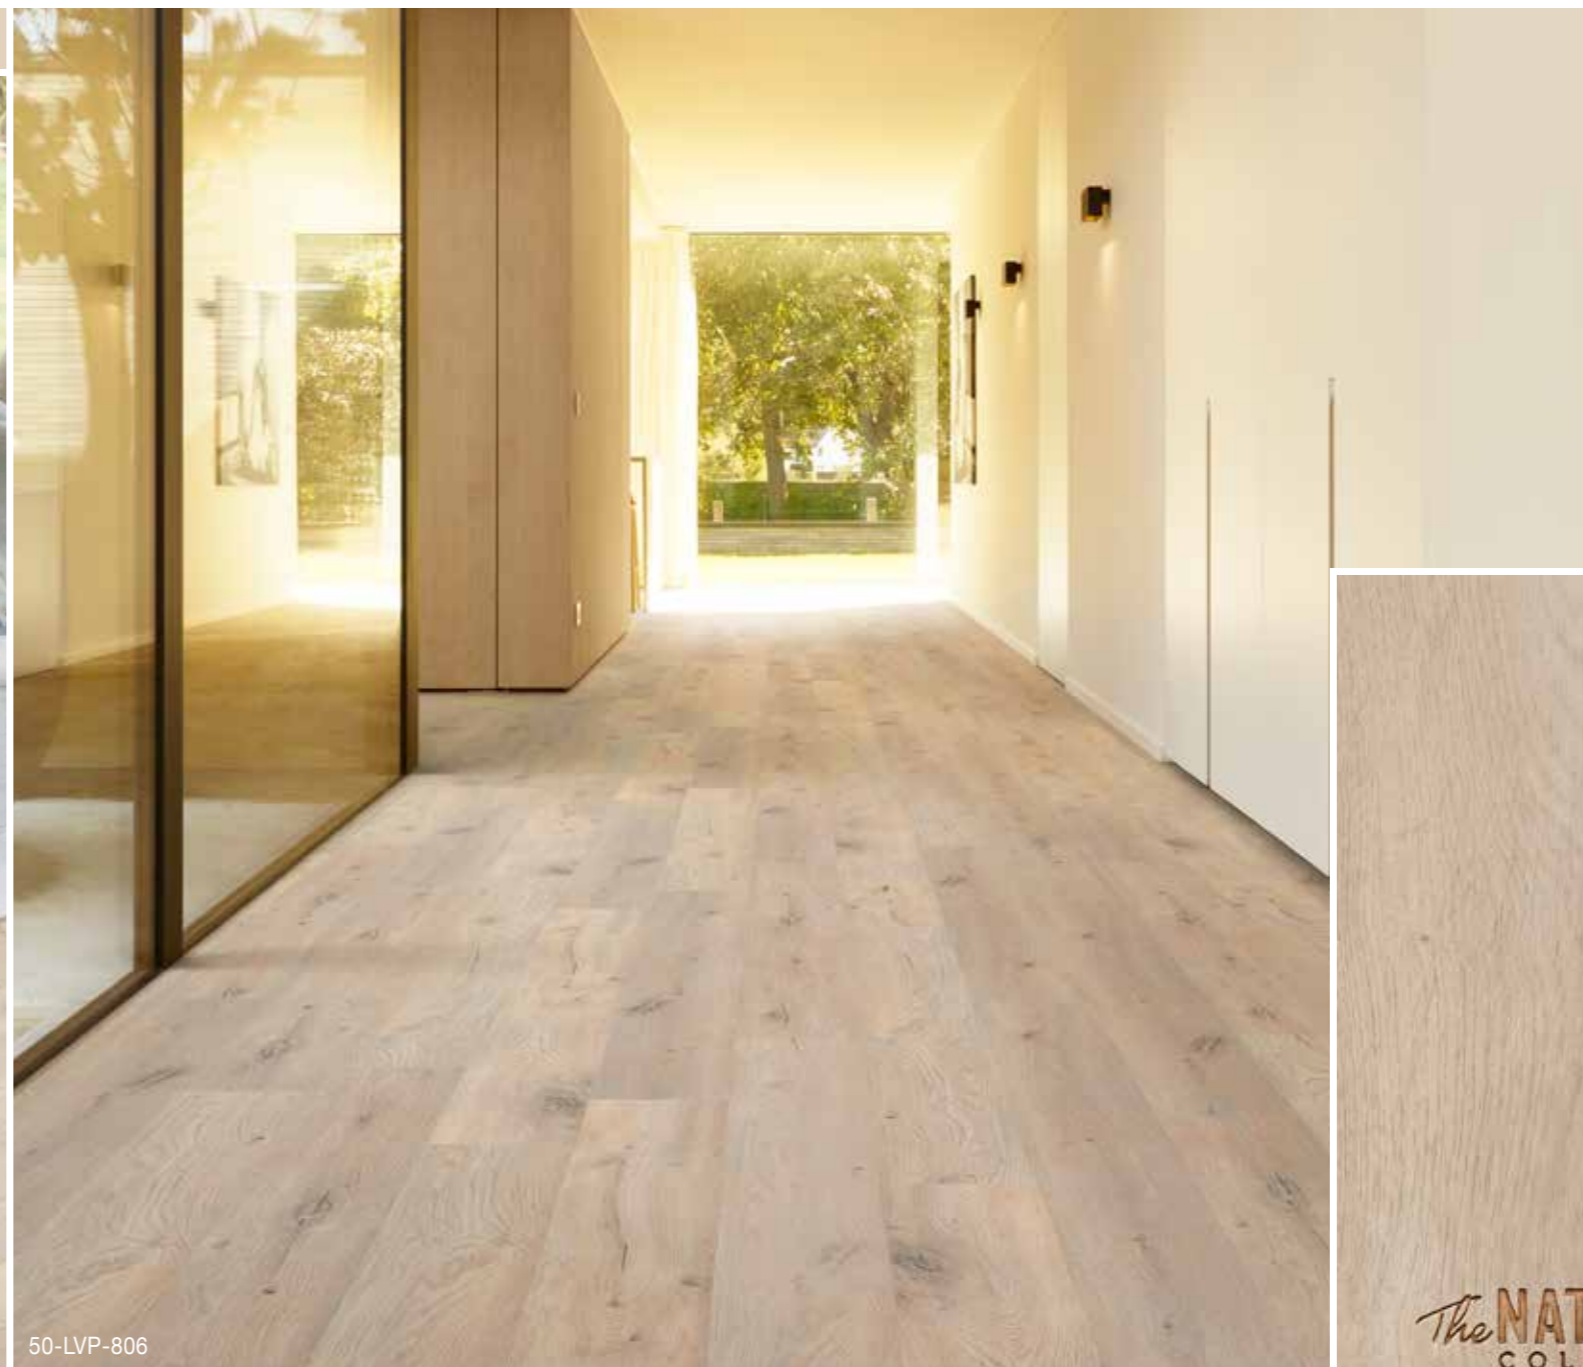

4 V-GROOVE

50-LVPEH-804

50-LVP-804

LUMBER

Standard: 50-LVP-804
Herringbone: 50-LVPEH-804

The **NATURALS**
COLLECTION

DESERT

Standard: 50-LVP-805
Herringbone: 50-LVPEH-805

ALSO AVAILABLE IN HERRINGBONE

4 V-GROOVE

The **NATURALS** COLLECTION
by CORELITE

ALSO AVAILABLE IN **HERRINGBONE**

4 V-GROOVE

50-LVPEH-806

50-LVP-806

FOREST

Standard: 50-LVP-806
Herringbone: 50-LVPEH-806

The **NATURALS**
COLLECTION

MEADOW

Standard: 50-LVP-807
Herringbone: 50-LVPEH-807

50-LVP-807

ALSO AVAILABLE IN **HERRINGBONE** 

50-LVPEH-807

The **NATURALS** COLLECTION
by COQUILLON